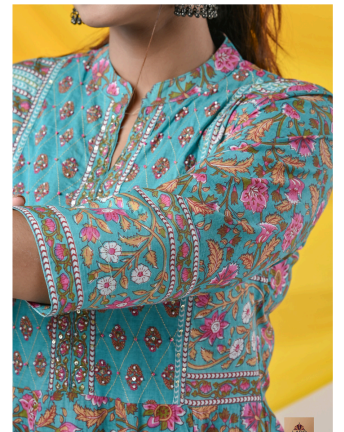

Lado Ethnic Suits Collection

Code - LCES07

(+91) 70443 42255 | sunitakhadolia10@gmail.com

Lado Ethnic Suits Collection

Code - LCES08

(+91) 70443 42255 | sunitakhadolia10@gmail.com

Lado Ethnic Suits Collection